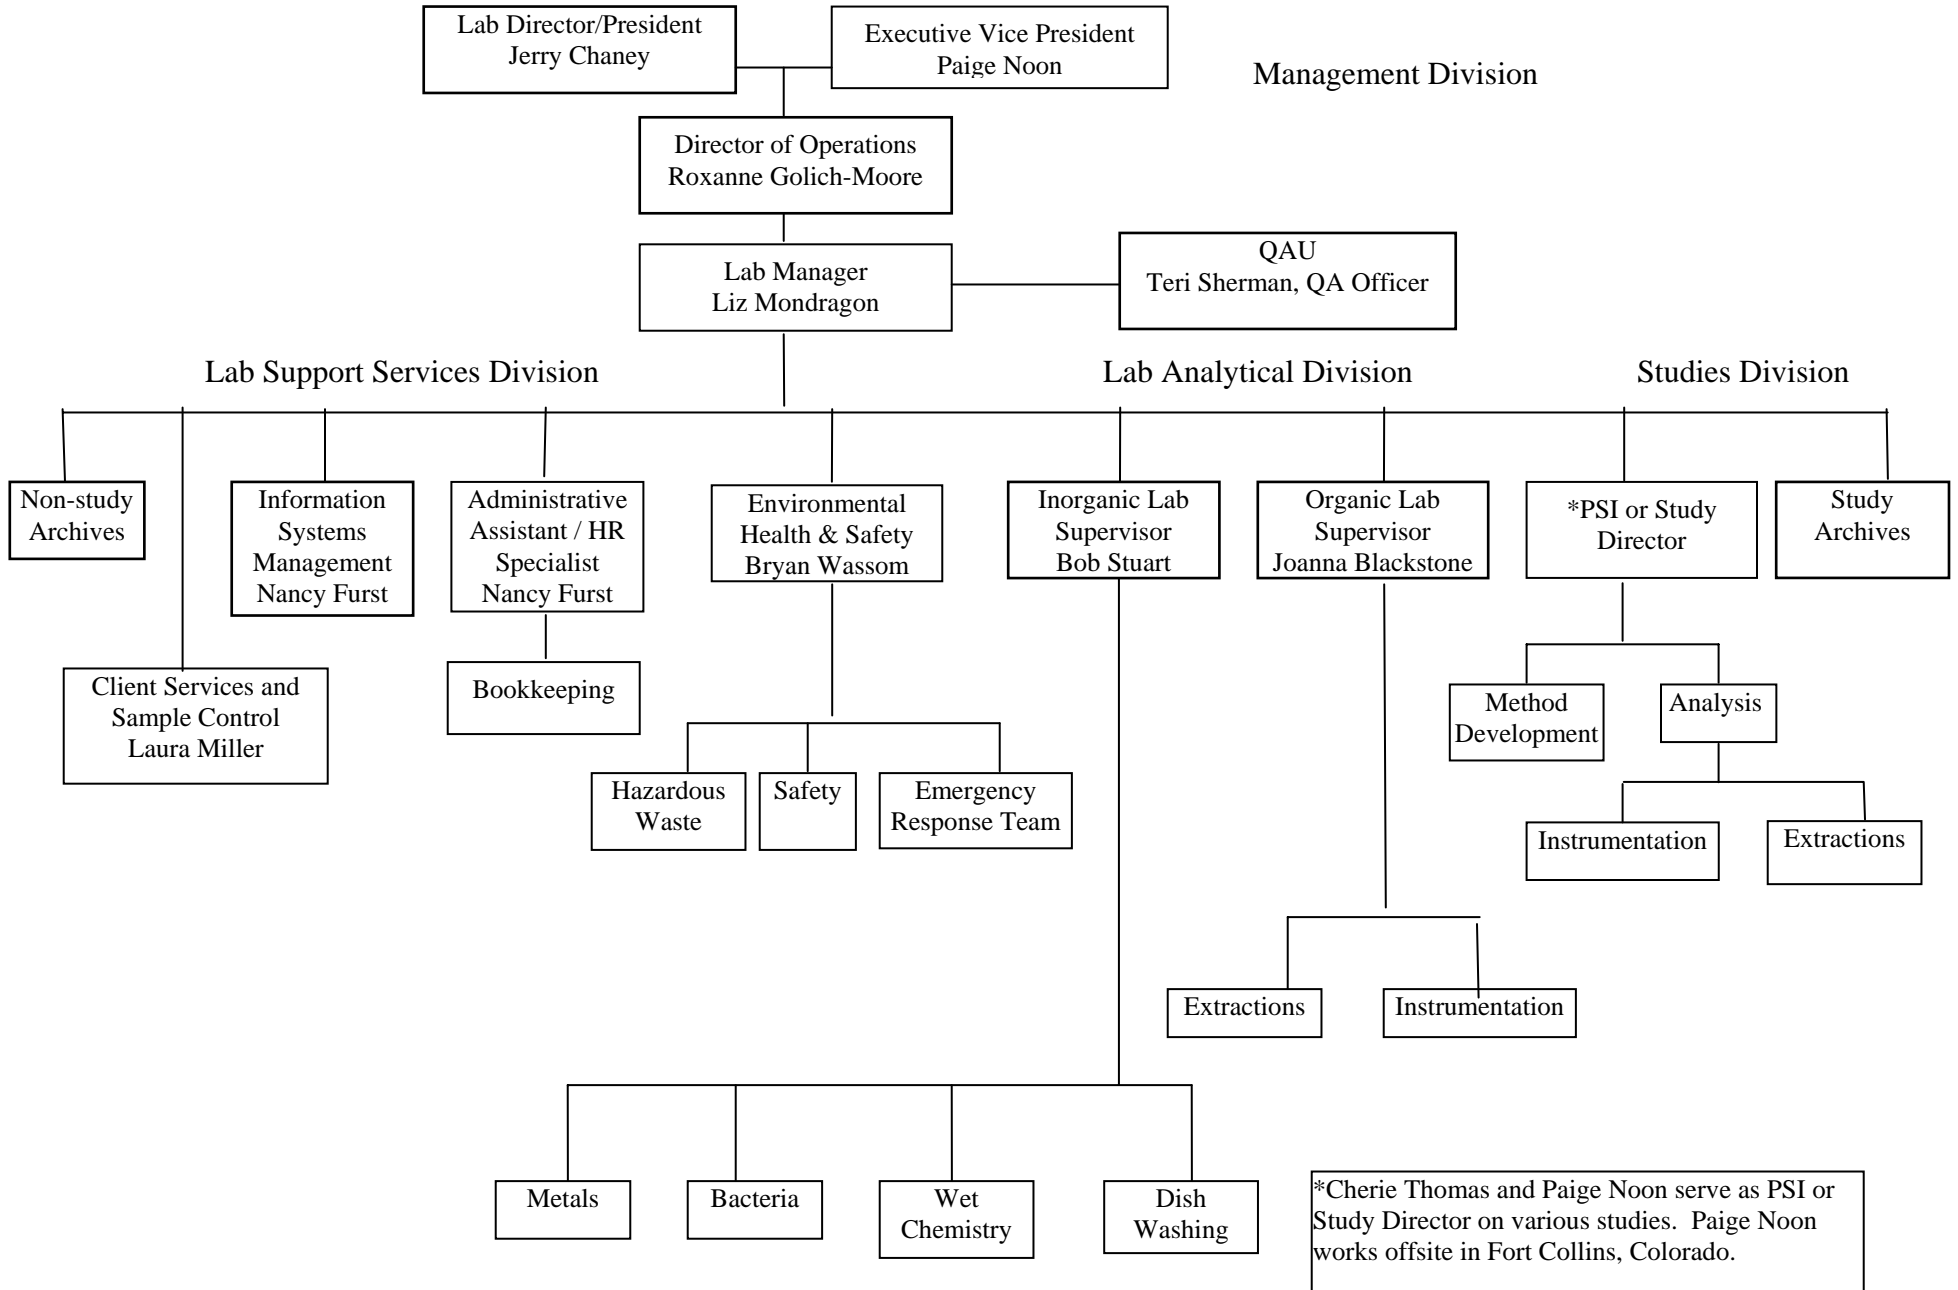

NORTH COAST LABORATORIES, LTD. - *Organizational Chart*

*Cherie Thomas and Paige Noon serve as PSI or Study Director on various studies. Paige Noon works offsite in Fort Collins, Colorado.